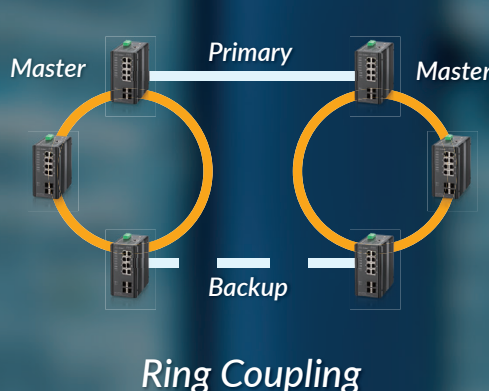

Made in Taiwan

All of our LTE products are made in Taiwan for premium quality. They offer highest level of security and avoid increased tariff in the United States.

Topology View

Topology Switch

Our Auto Topology switch offer the ability to draw a network diagram automatically, so you can manage and trouble shoot when there is a network problem. It can also see live view of your ONVIF cameras. As matter of fact, every network should have at least one Topology Switch for diagnostic purpose.

PoE Switches

AirLive's PoE Switches are made in Taiwan. They offer full power for each port and full 100 meter cable length for stable and quality connection. Our PoE switches include the entire range in topology/SNMP managed and unmanaged switches. Some of our PoE switches come with Device Guard function which will auto-reboot a connected device when it malfunctioned.

Industrial Switch

AirLive industrial switch are designed to operate between -30 to 70 degree. The premium models have SNMP management and hardware ring design. The hardware ring design allow your network to repair itself within 50ms. It is perfect suitable for mission critical operations.