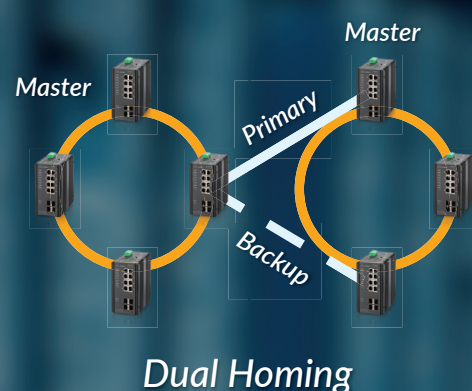

Made in Taiwan

All of our LTE products are made in Taiwan for premium quality. They offer highest level of security and avoid increased tariff in the United States.

Topology View

Topology Switch

Our Auto Topology switch offer the ability to draw a network diagram automatically, so you can manage and trouble shoot when there is a network problem. It can also see live view of your ONVIF cameras. As matter of fact, every network should have at least one Topology Switch for diagnostic purpose.

PoE Switches

AirLive's PoE Switches are made in Taiwan. They offer full power for each port and full 100 meter cable length for stable and quality connection. Our PoE switches include the entire range in topology/SNMP managed and unmanaged switches. Some of our PoE switches come with Device Guard function which will auto-reboot a connected device when it malfunctioned.

Industrial Switch

AirLive industrial switch are designed to operate between -30 to 70 degree. The premium models have SNMP management and hardware ring design. The hardware ring design allow your network to repair itself within 50ms. It is perfect suitable for mission critical operations.