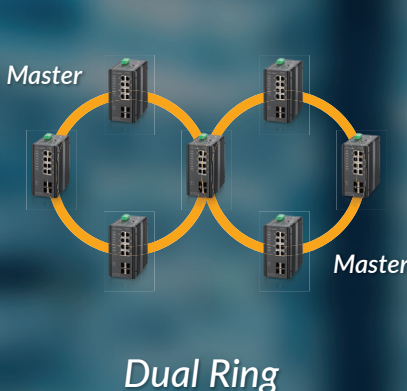

Made in Taiwan

All of our LTE products are made in Taiwan for premium quality. They offer highest level of security and avoid increased tariff in the United States.

Topology View

Topology Switch

Our Auto Topology switch offer the ability to draw a network diagram automatically, so you can manage and trouble shoot when there is a network problem. It can also see live view of your ONVIF cameras. As matter of fact, every network should have at least one Topology Switch for diagnostic purpose.

PoE Switches

AirLive's PoE Switches are made in Taiwan. They offer full power for each port and full 100 meter cable length for stable and quality connection. Our PoE switches include the entire range in topology/SNMP managed and unmanaged switches. Some of our PoE switches come with Device Guard function which will auto-reboot a connected device when it malfunctioned.

Industrial Switch

AirLive industrial switch are designed to operate between -30 to 70 degree. The premium models have SNMP management and hardware ring design. The hardware ring design allow your network to repair itself within 50ms. It is perfect suitable for mission critical operations.