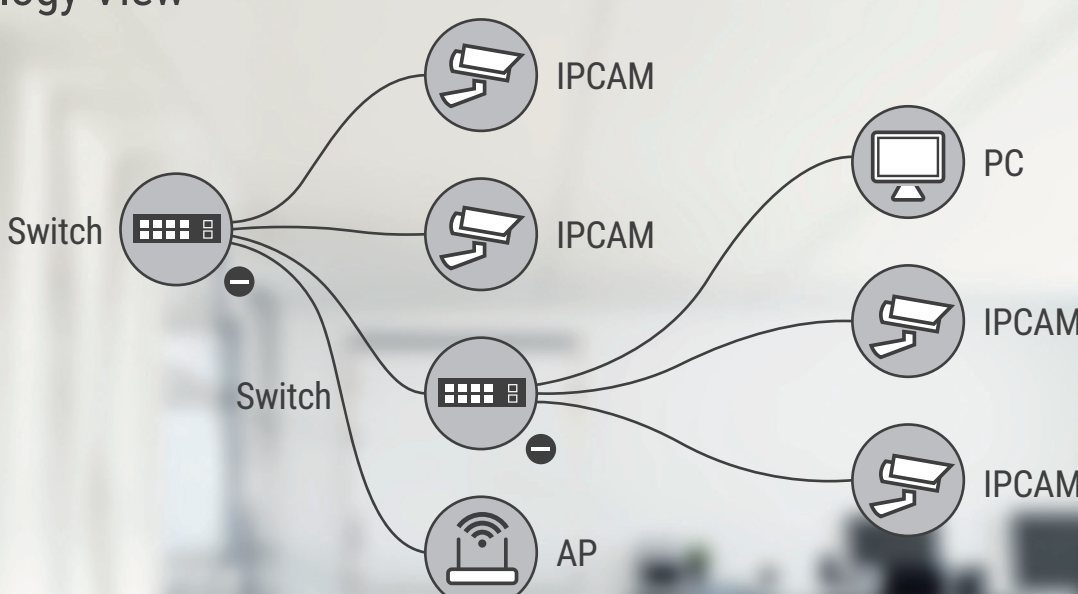

AirLive SMB Switches

Solid Quality

25 Years of Experience in Networking

AirLive, OvisLink Corp. was established in 1993 with over 25 years of experience in Ethernet switches and industrial networking. We offer comprehensive product solutions for SMB, IoT, and ISP.

Made in Taiwan

All of our LTE products are made in Taiwan for premium quality. They offer highest level of security and avoid increased tariff in the United States.

Topology View

Topology Switch

Our Auto Topology switch offer the ability to draw a network diagram automatically, so you can manage and trouble shoot when there is a network problem. It can also see live view of your ONVIF cameras. As matter of fact, every network should have at least one Topology Switch for diagnostic purpose.

PoE Switches

AirLive's PoE Switches are made in Taiwan. They offer full power for each port and full 100 meter cable length for stable and quality connection. Our PoE switches include the entire range in topology/SNMP managed and unmanaged switches. Some of our PoE switches come with Device Guard function which will auto-reboot a connected device when it malfunctioned.

Industrial Switch

AirLive industrial switch are designed to operate between -30 to 70 degree. The premium models have SNMP management and hardware ring design. The hardware ring design allow your network to repair itself within 50ms. It is perfect suitable for mission critical operations.